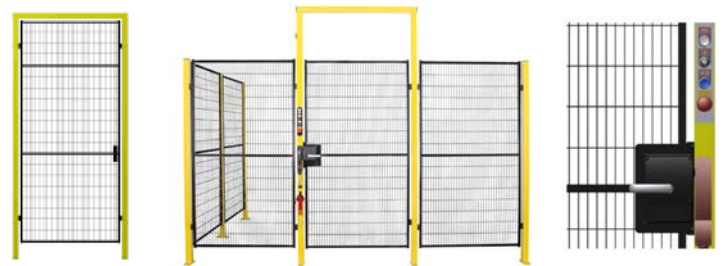

# MayTec

Aluminum Extrusions · Guarding · Belt Drives & Linear Slides  
Pipe & Joint Flow Rack Systems · Custom Designed Framework  
Conveyors · Clean Room Systems

# GSMUSA

EASY INSTALLATION. RELIABLE PROTECTION.

Machine Guarding · Perimeter Safety Fences · Hinged Doors  
Sliding Doors · Cantilever Doors · Safety Interlock Handles