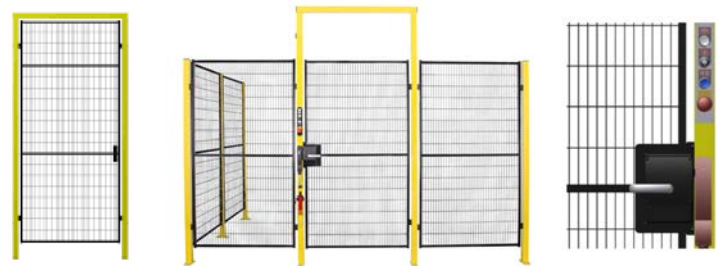

# MayTec

Aluminum Extrusions · Guarding · Belt Drives & Linear Slides  
Pipe & Joint Flow Rack Systems · Custom Designed Framework  
Conveyors · Clean Room Systems

# GSMUSA

EASY INSTALLATION. RELIABLE PROTECTION.

Machine Guarding · Perimeter Safety Fences · Hinged Doors  
Sliding Doors · Cantilever Doors · Safety Interlock Handles