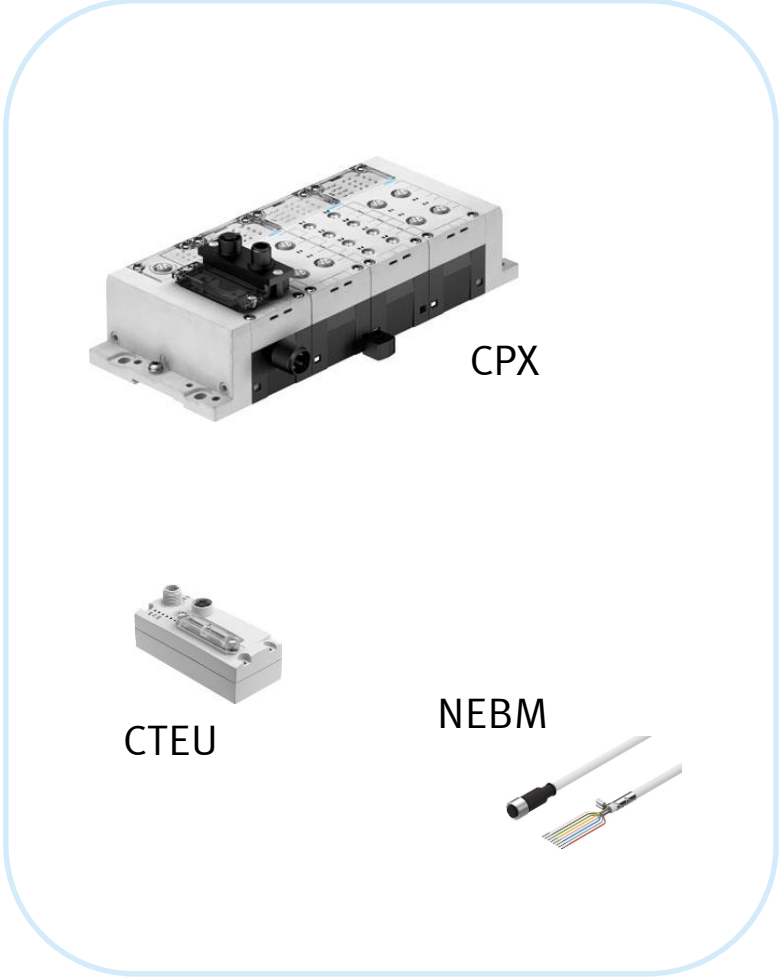

Core Product Range 2020: PnA Products

DSNU		DPRA		VUVG-L VUVG-LK -s		KD4 NPHS-D6-M		PUN-H		VTUG	
DSBC		DPCA/DPCB		VUVS-L VUVS-LK -s		GRLA-RS-D, GRLZ-D		PUN-H (Bulk)		VTUG-S VTUS	
ADN		DSNA		VUVG-T1		HGL		OVEL		MPA-L	
AEVC, ADVC		DGC		VHEF / VMEF		U, AMTE		VN		MPA-FB	
DGST		DGC-K		VSVA (ISO)		QS		VAS		VTSA-FB VTSA-F-FB	
DFM-GF/ KF		DGSL		SDE-5		MS.2 MS-4 MS-6		DHPS /DHRS		VTSA-MP VTSA-F-MP	
DRRD		SME-8M SMT-8M-A		SPAN		MSB					
DRVS		SME-10 SMT-10M		PEV		LFR /LR					
DFSP		NEBU		MA							

Core Product Range 2020: EA Products

Core Product Range 2020: PA Products