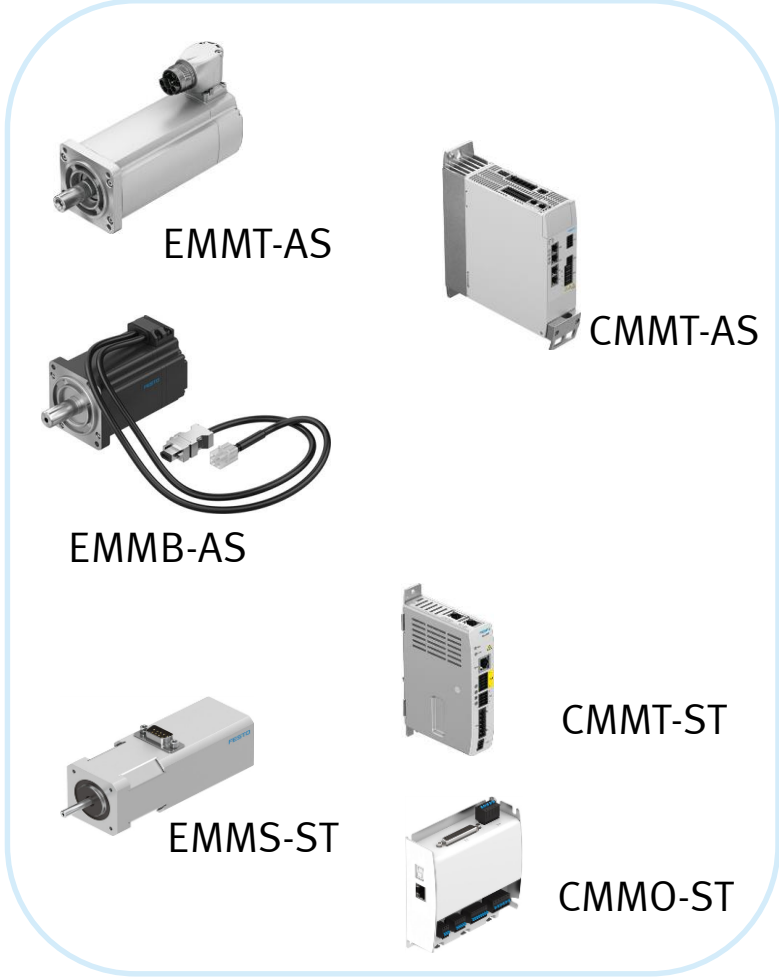

Core Product Range 2020: EA Products