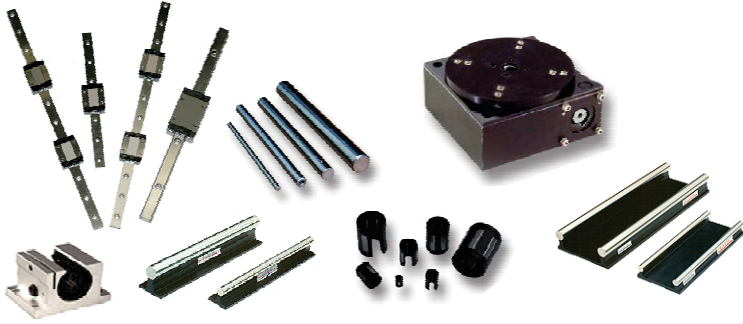

# finder

SWITCH TO THE FUTURE

Industrial Relays · PCB Relays · Solid State Relays · Energy Meters  
Surge Protection · Thermostats · Timers · Control Box Filter Fans

# IDEM SAFETY SWITCHES

SENSORS: Locking Guard · Non-Contact · Magnetic ·  
Safety Rope Light Curtain · Explosion Proof · Trapped Key  
· RFID · Safety Relays

Linear Ball Screw and Belt Driven Actuators · Ball Screw Assemblies  
 Square Rail Linear Guides with Bearings · Multi-Axis Configurations  
 Round Rail & Pillow Blocks · Rotary Positioning Tables